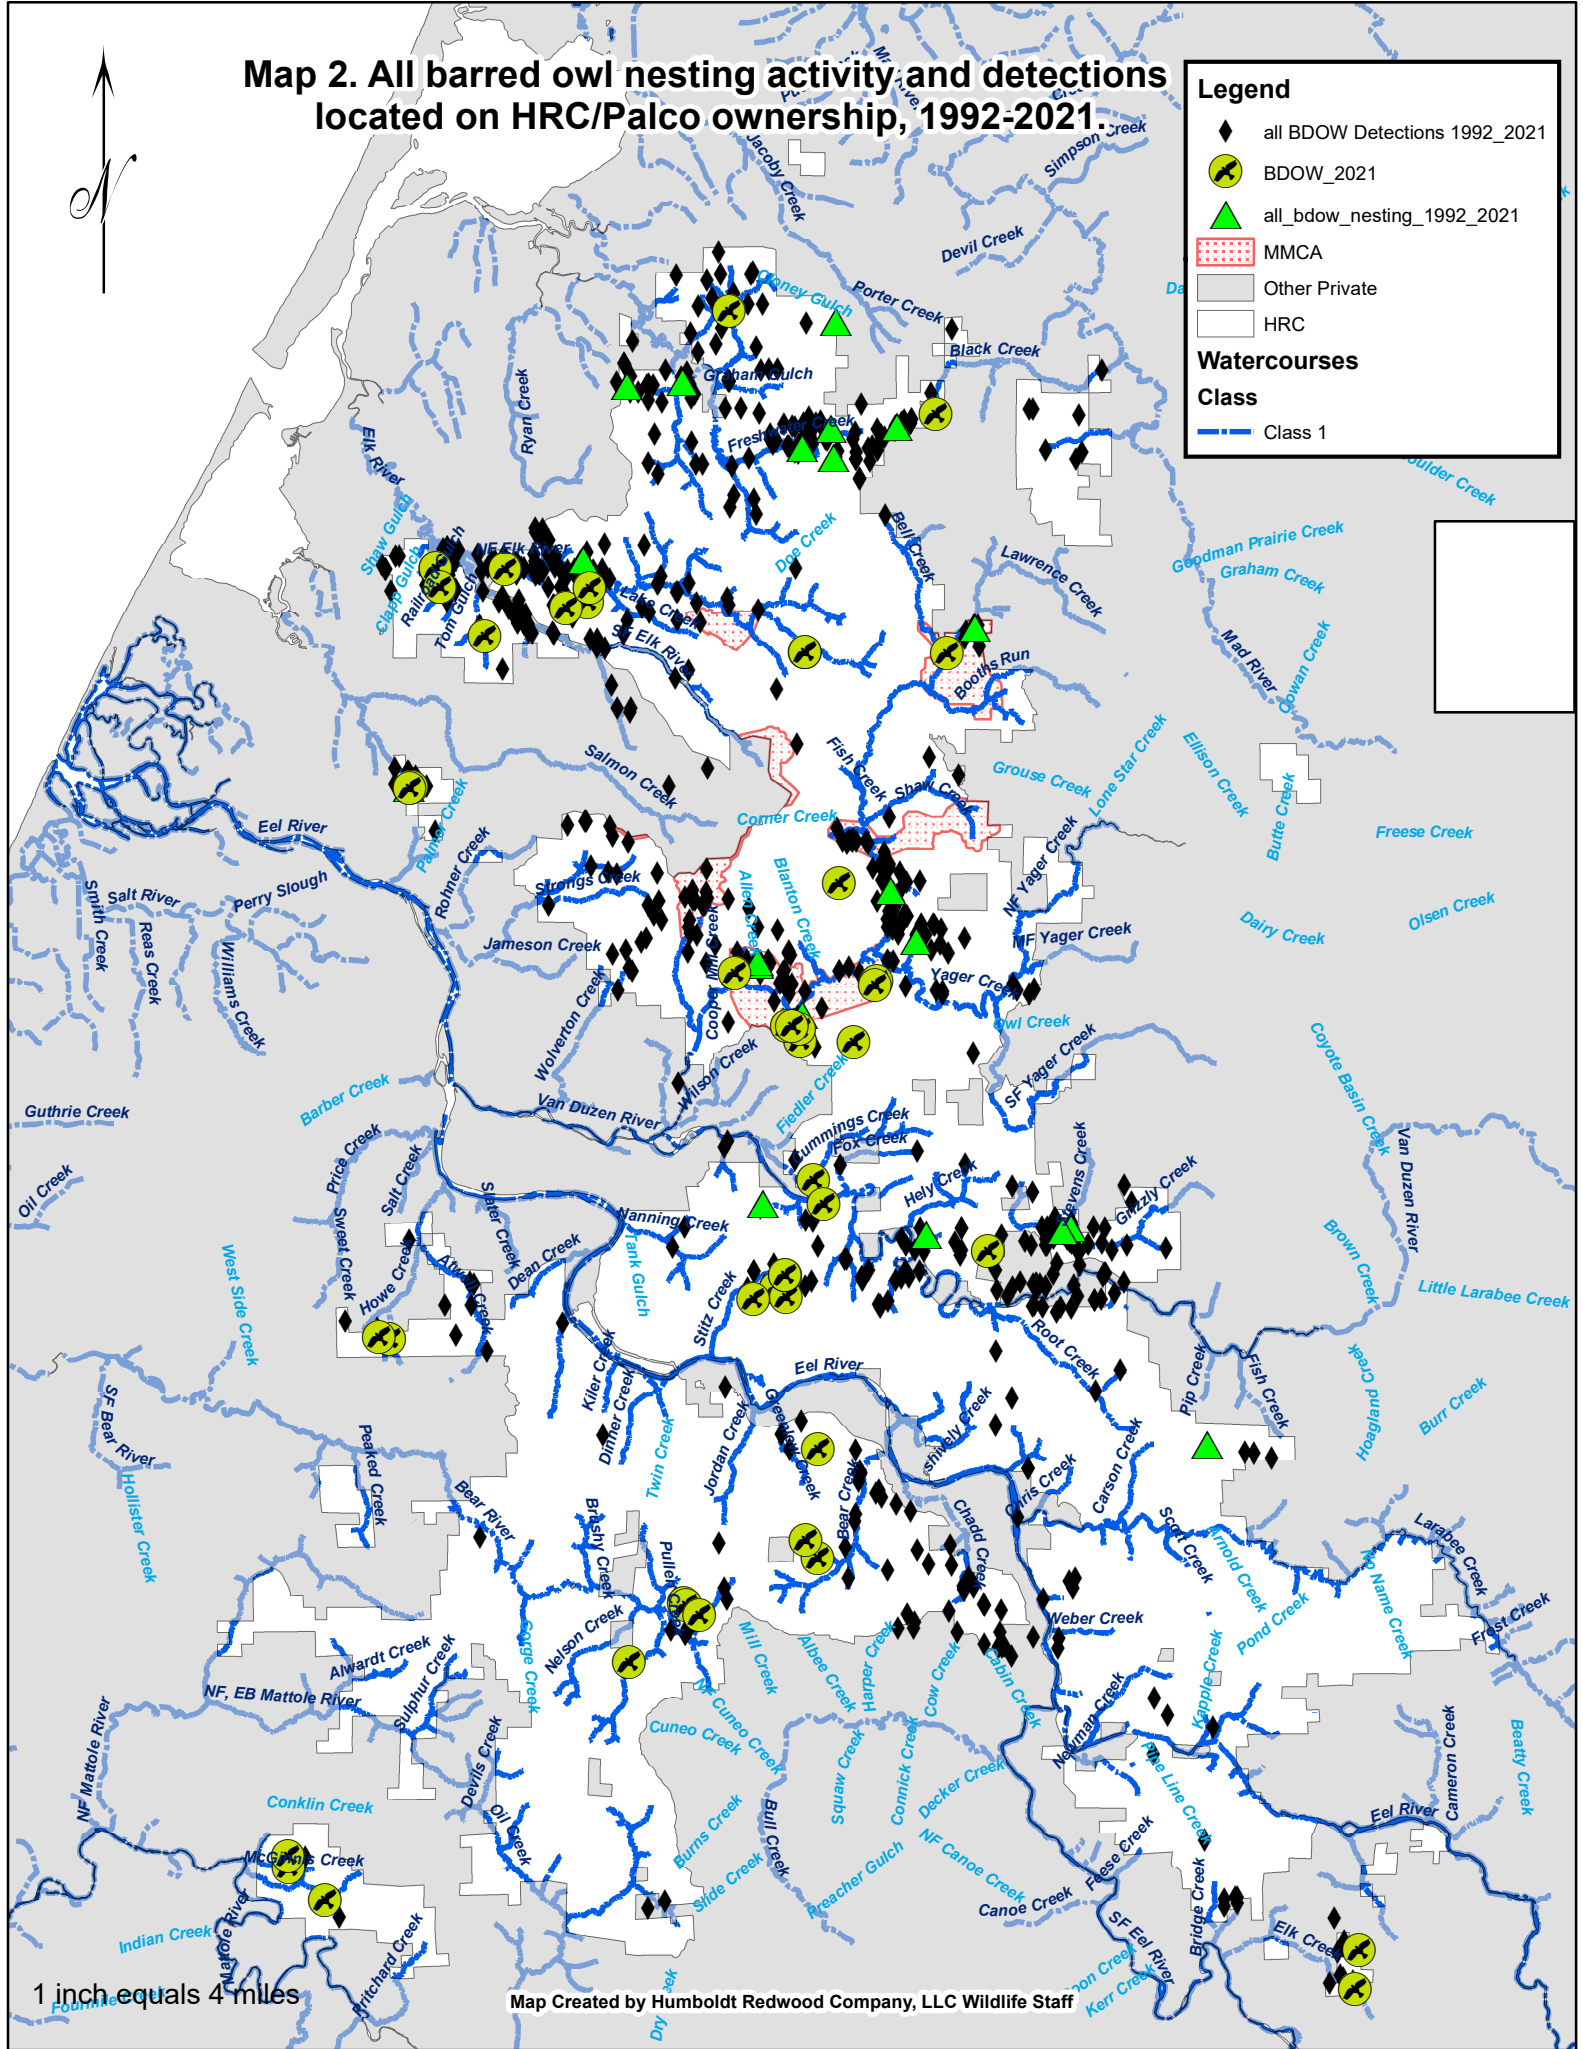

**Map 2. All barred owl nesting activity and detections located on HRC/Palco ownership, 1992-2021.**

**Legend**

- ◆ all BDOW Detections 1992\_2021
- ⚡ BDOW\_2021
- ▲ all\_bdow\_nesting\_1992\_2021
- ▨ MMCA
- ▭ Other Private
- ▭ HRC

**Watercourses**

**Class**

- Class 1

1 inch equals 4 miles

Map Created by Humboldt Redwood Company, LLC Wildlife Staff